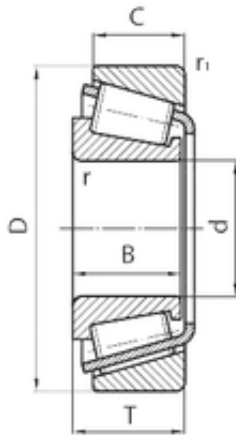

## China abec 9 Bearing Supplier

good price timken taper roller bearing  
KJLM104948/NP658549

Bearing No. KJLM104948/NP658549

Size	50x82x24.5 mm
Bore Diameter	50 mm
Outer Diameter	82 mm
Width	24,5 mm
d	50 mm
D	82 mm
T	24,5 mm
B	21,5 mm
C	20 mm

KJLM104948/NP658549 Bearing 2D drawings and 3D CAD models