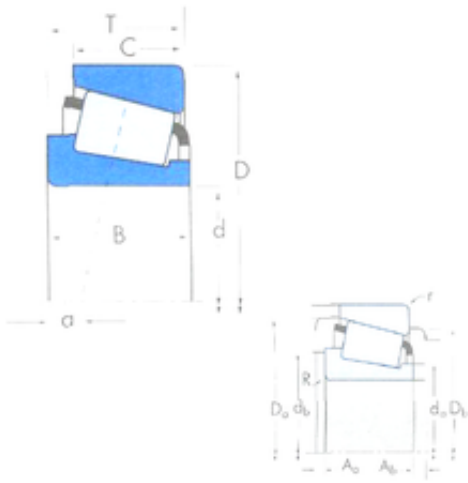

## China abec 9 Bearing Supplier

LM104949/LM104911 Bearing 2D drawings and 3D CAD models

### Good Quality Bearing LM104949/LM104911 Timken Tapered Roller Bearing

Bearing No. LM104949/LM104911

Size	50.8x82.55x21.59 mm
Bore Diameter	50,8 mm
Outer Diameter	82,55 mm
Width	21,59 mm
d	50,8 mm
D	82,55 mm
T	21,59 mm
B	22,225 mm
C	16,51 mm
R	3,6 mm
r	1,3 mm
a -	5,8 mm
Da	78 mm
db	62 mm
da	56 mm
Db	75 mm
Aa	1,2 mm
Ab	2 mm
Weight	0,42 Kg
Basic static load rating (C0)	104 kN
Factor (G1)	38,8
Factor (G2)	19,3
Factor (Cg)	0,0201
Factor (K)	1,91
Basic dynamic load rating (C90)	19,5